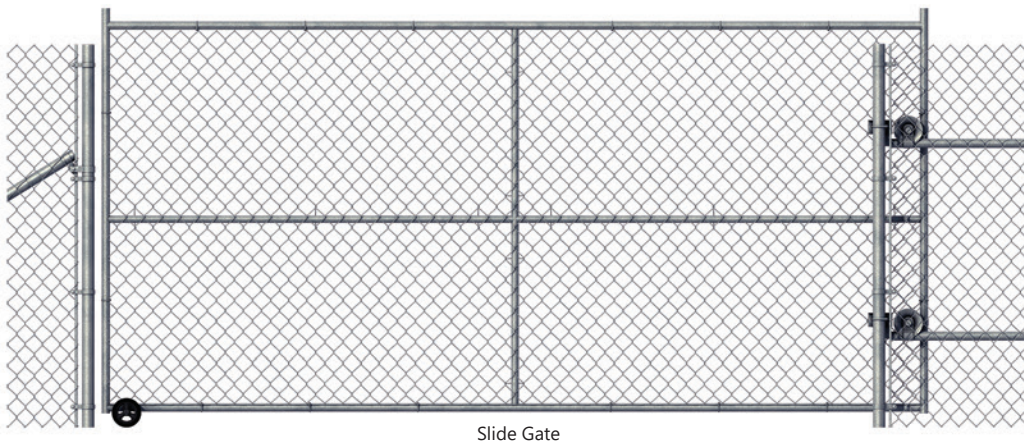

Fence Gates

Added Convenience

When you need to efficiently move people, vehicles and supplies throughout your event, consider the convenience of strategically placed swing and slide gates. Available in a variety of widths, heights and configurations, **swing and slide gates are a practical solution** for food deliveries, vehicle and vendor entrances, and points of entry for event guests and employees.

Workers will appreciate the added convenience of a gate's utility, and you'll appreciate the added versatility and overall flow and efficiency of your attendees, guests and on-site vehicle traffic.

800-352-5675 • rentnational.com

Product images are for illustration purposes only and may differ from actual product. Product availability varies by region.

Features & Benefits

- Optimizes Job Site Efficiencies
- Perfect for Vehicles, Personnel
- Unlimited Installation Variables
- Swing or Slide, Single or Double
- Variety of Widths & Heights

Specifications

- Gate Frame: 1-3/8"
- Line Post/Braces: 1-5/8"
- Gate Post: 2-3/8"
- Galvanized & Corrosion Resistant
- ASTM A392-06 Standards Compliant

Uses

- Concerts, Fairs & Festivals
- Public Gatherings & Rallies
- Parades, Foot & Auto Races
- Large Outdoor Sporting Events
- Airshows, Graduations & More