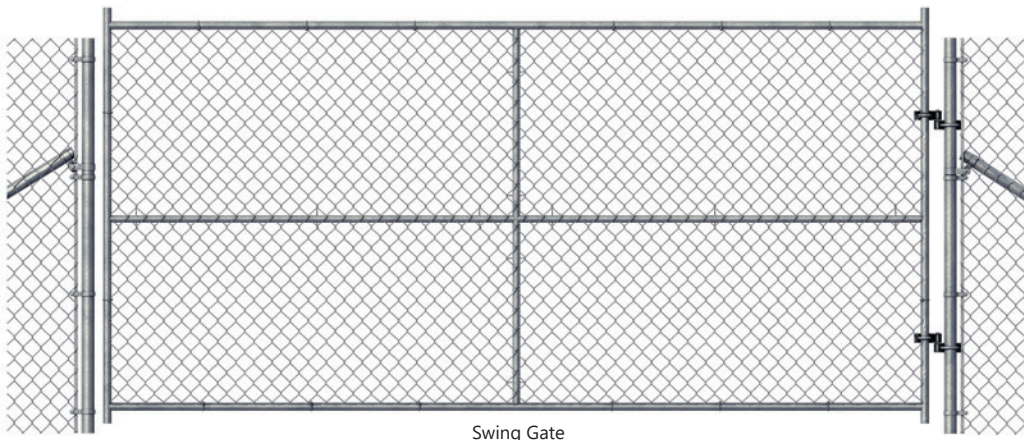

Fence Gates

Added Convenience

When you need to efficiently move people, vehicles and supplies throughout your event, consider the convenience of strategically placed swing and slide gates. Available in a variety of widths, heights and configurations, **swing and slide gates are a practical solution** for food deliveries, vehicle and vendor entrances, and points of entry for event guests and employees.

Workers will appreciate the added convenience of a gate's utility, and you'll appreciate the added versatility and overall flow and efficiency of your attendees, guests and on-site vehicle traffic.

800-352-5675 • rentnational.com

Product images are for illustration purposes only and may differ from actual product. Product availability varies by region.

Features & Benefits

- Optimizes Job Site Efficiencies
- Perfect for Vehicles, Personnel
- Unlimited Installation Variables
- Swing or Slide, Single or Double
- Variety of Widths & Heights

Specifications

- Gate Frame: 1-3/8"
- Line Post/Braces: 1-5/8"
- Gate Post: 2-3/8"
- Galvanized & Corrosion Resistant
- ASTM A392-06 Standards Compliant

Uses

- Concerts, Fairs & Festivals
- Public Gatherings & Rallies
- Parades, Foot & Auto Races
- Large Outdoor Sporting Events
- Airshows, Graduations & More